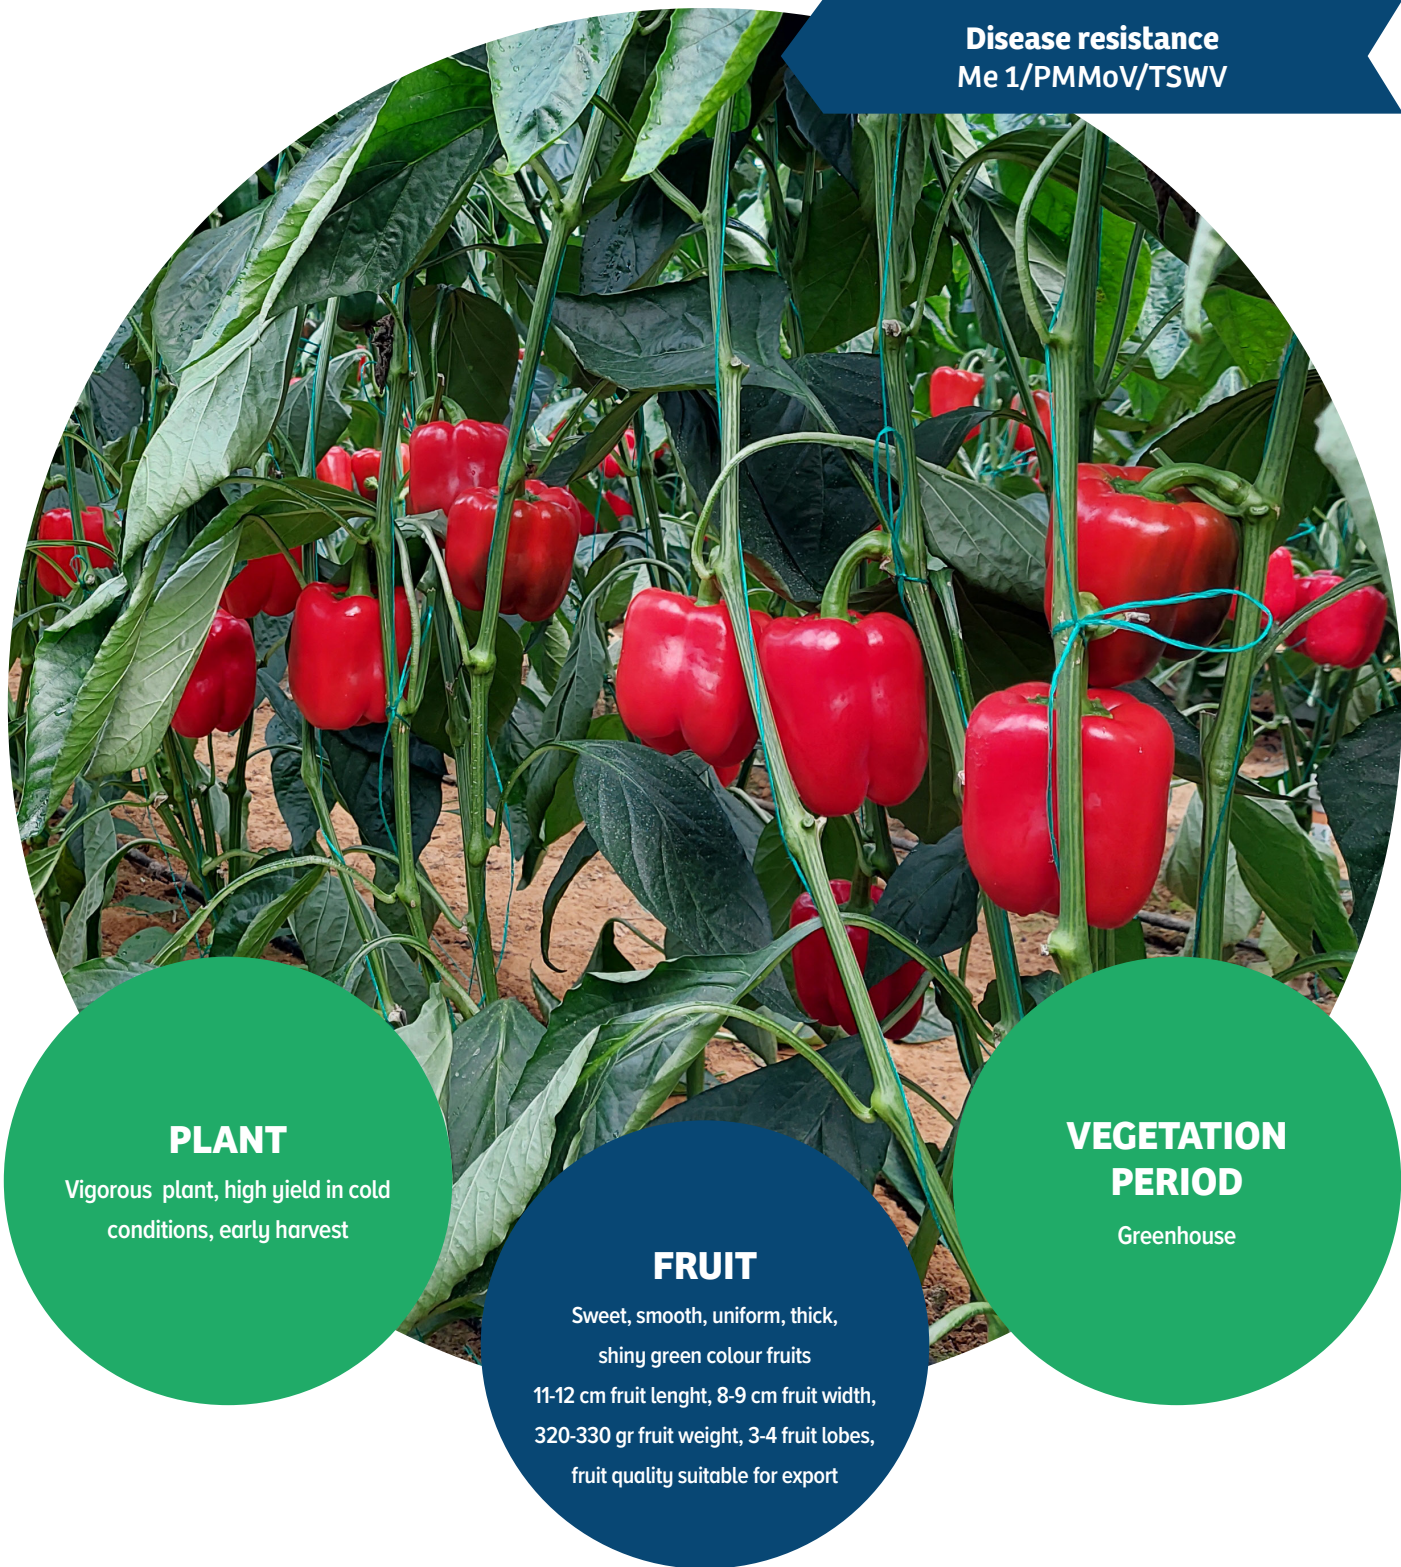

Disease resistance
Me 1/PMMoV/TSWV